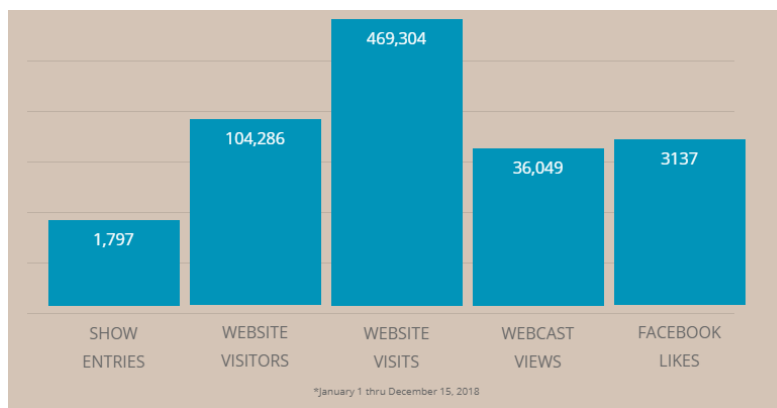

Sponsoring now will ensure that you will receive maximum exposure by capitalizing on RMRHA's web presence, promotional materials, social media posts, webcasts, membership emails, and all RMRHA activities. This is your chance to have consistent promotion and interaction with your customer base - our members!